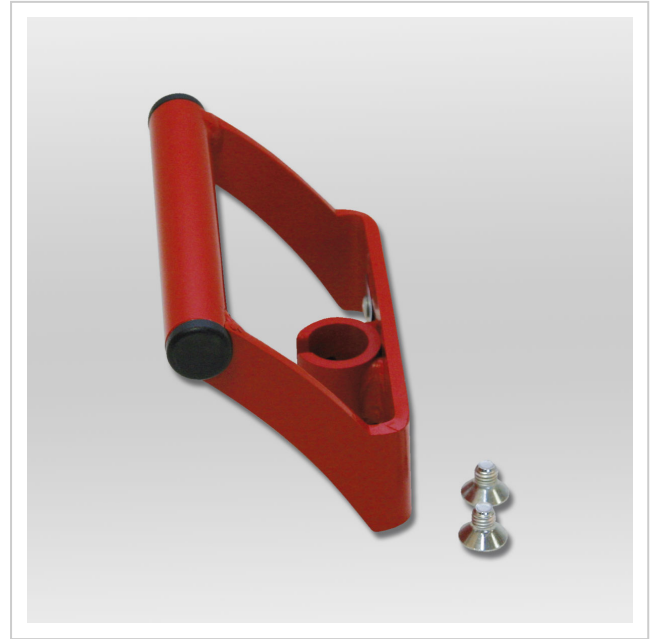

Handle for JH 10 G plus ku and 6/10 G plus

Product number 91 106 260-B

Weight 0.25kg

Product description

To screw on attachment – for jacks

Product properties

Dimensions (H x W x L mm) 110 x 125 x 55

More images