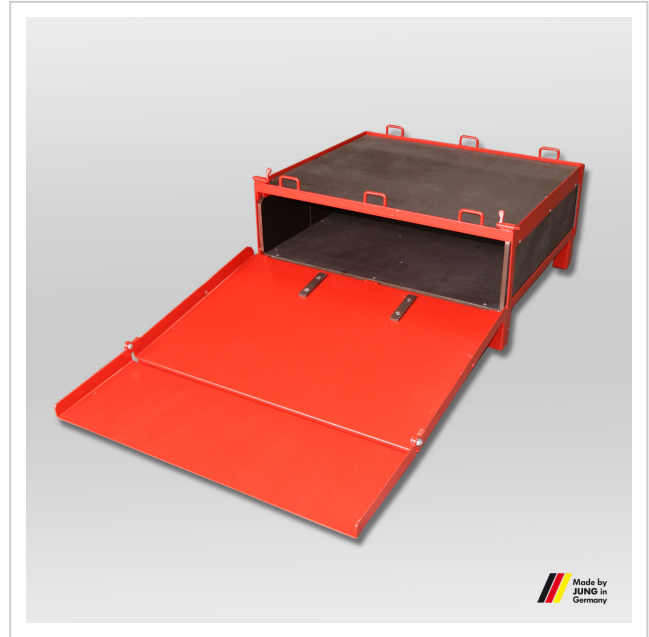

# Transport box JLA-e 5/12

**Product number** 93 100 800-H

**Weight** 80kg

## Product description

- 2 loading levels
- Flap for ramping up 2-part folding
- moveable with forklift trucks or lifting carriages
- Metal parts are powder coated
- Internal dimensions of the JLAe compartment: 900 x 780 x 230 mm

## Product properties

**Dimensions (mm)** 1 000 x 900 x 820

More images