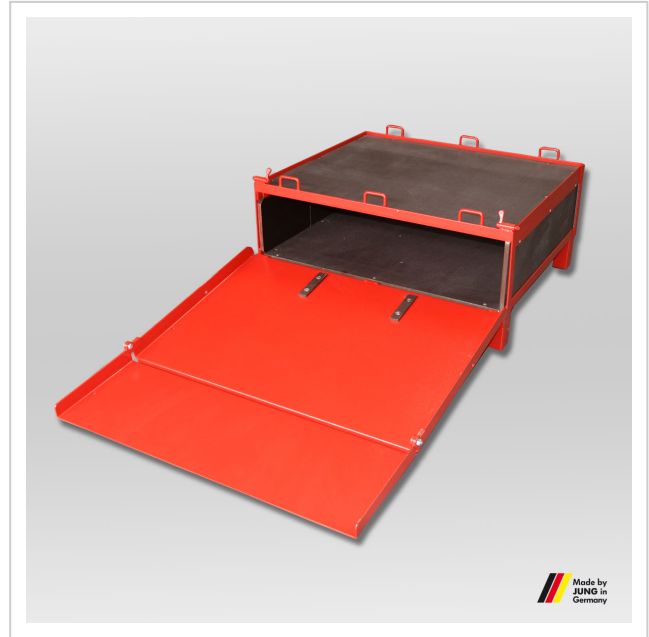

Transport box JLA-e 5/12

Product number 93 100 800-H

Weight 80kg

Product description

- 2 loading levels
- Flap for ramping up 2-part folding
- moveable with forklift trucks or lifting carriages
- Metal parts are powder coated
- Internal dimensions of the JLAe compartment: 900 x 780 x 230 mm

Product properties

Dimensions (mm) 1 000 x 900 x 820

More images