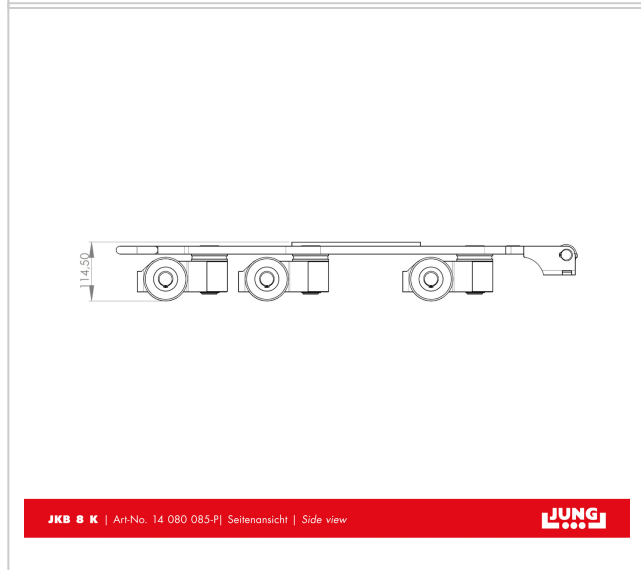

JKB 8 K | Art.No. 14 080 085-P | Draufsicht | Top view

JKB 8 K | Art.No. 14 080 085-P | Seitenansicht | Side view