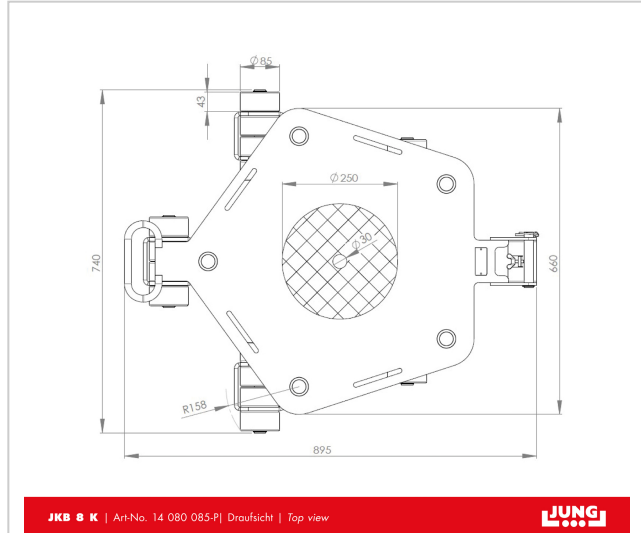

More images