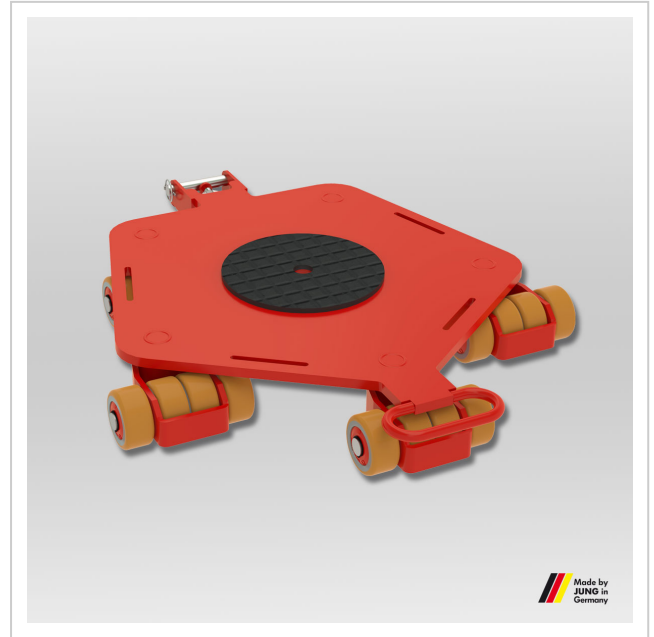

Revolving transport trolley JKB 8 K

Agile and powerful revolving transport trolley from JUNG. The JKB 8 K transport trolley transports loads up to 8 t with an installation height of 110 mm.

Product number 14 080 085-Vu

Weight 64kg

Product description

Advantages of revolving transport trolleys JKB 8 K with KUWAthan castors

- Optional connecting bars can be fixed without tools by clamping down on adapter.
- High load capacity at low weight.
- Bearing supported swiveling castors allow 360° maneuverability.
- Mix and match revolving trolleys with transport trolleys: With an installation height of only 110 mm*, the rotating transport trolley JKB 8 is compatible with all steering and transport undercarriages of the K series.
- All products are also available in a set of two with price advantage.
- Unrivalled: The double roller system reduces rolling and turning resistance to a minimum.
- Using the slots in the platform, the trolleys JKB 3 - 8 can be affixed to the load with standard tiedown belts.
- In addition, all the rotational trolleys have a platform center hole to allow attachment to the load.
- For choosing the adequate revolving trolley we recommend a load of two-third of the maximum capacity. This will be the most advantageous compromise between payload, ergonomics and handling of the devices.
- Pulling handle and connecting bars available as accessories.
- Inspected according to technical regulation ANSI ? ASME (USA)

*) Due to technical changes, there may be tolerances of up to + 4.5 mm in the installation height since 2014.

Product properties

Supporting surface per cassette (mm)	250
Load capacity (t)	8
Castor dimensions (Ø x l mm)	85 x 43
Weight JUWathan® (kg)	64
Height (mm)	110
Cassette dimensions (mm)	895 x 740
Consist of	1 x JKB 8 K
Load capacity (suitable)	6 - 10 t
Number of castors (Pieces)	20