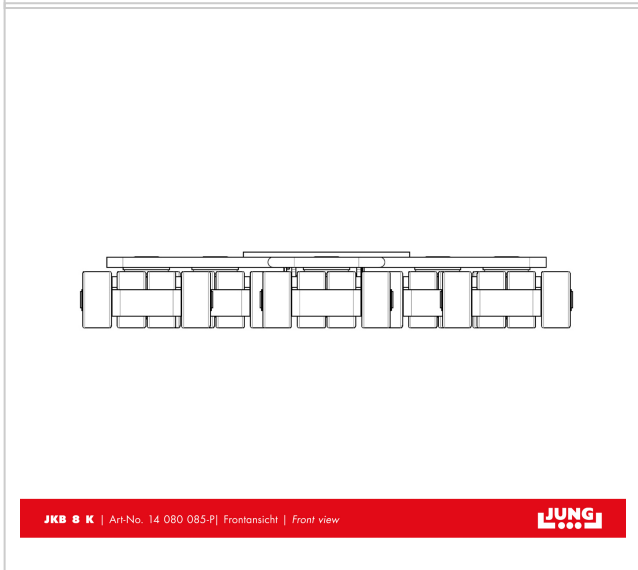

JKB 8 K | Art.No. 14 080 085-P | Frontansicht | Front view