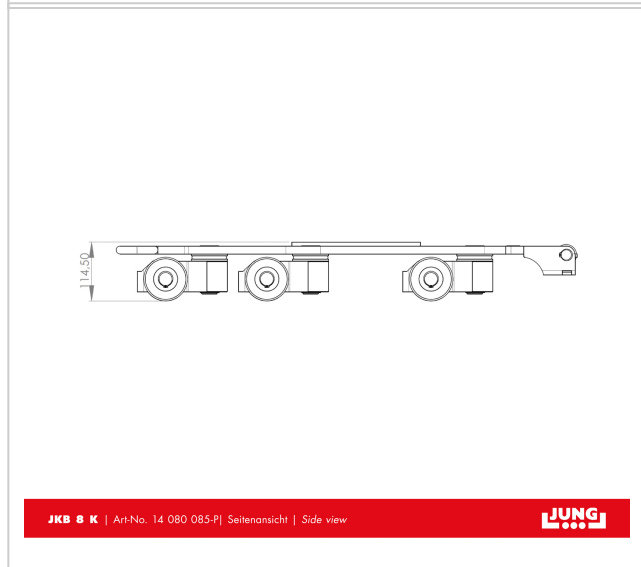

JKB 8 K | Art.No. 14 080 085-P | Draufsicht | Top view

JKB 8 K | Art.No. 14 080 085-P | Seitenansicht | Side view