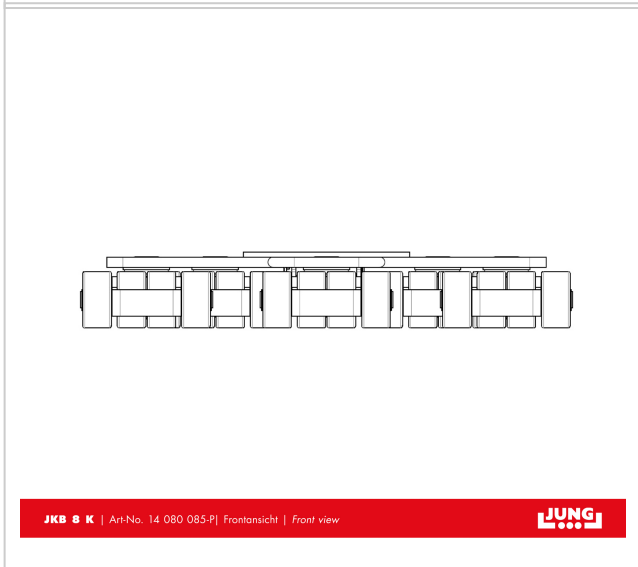

JKB 8 K | Art.No. 14 080 085-P | Frontansicht | Front view