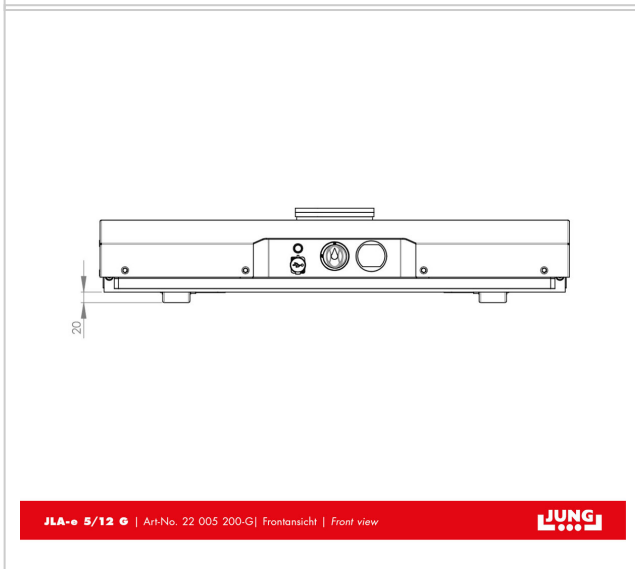

JLA-e 5/12 G | Art-No. 22 005 200-G| Seitenansicht | Side view

JLA-e 5/12 G | Art-No. 22 005 200-G| Frontansicht | Front view