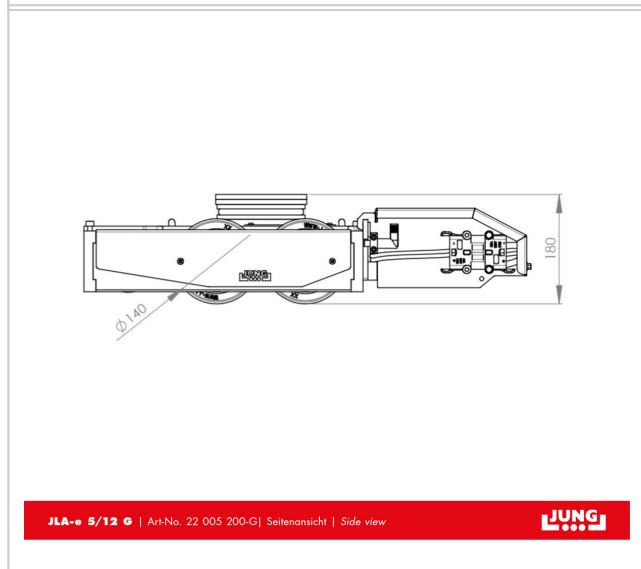

Electric-powered transport trolley JLA-e Set

The electric-powered transport trolley JLA-e 5/12 G is easy to operate and does not require an additional towing vehicle. Suitable for loads up to 12 tons.

Product number 22 005 220-G set

Weight 216kg

Product description

Included items of the electric-powered transport trolley set:

- 1 x Electric-powered transport trolley
- 1 x High performance accumulator with pulse charging device
- 1 x Remote control with battery (the remote control can be switched from two-handed to one-handed operation - flexible left/right), charger and belt holder
- Adequate moving skates - 1 x JFB 7 K
- Load capacity JLA-e: 5 t / Load capacity trolley: 7 t
- Inspected according to technical regulation DGUV V68 (German)

Product properties

Transport trolley	1 x JFB 7 K (angepasste Einbauhöhe)
Load capacity transport trolley (kg)	2 x 3 500
Supporting surface cassette (mm)	170 x 170
Cassette dimensions (mm)	325 x 200
Load capacity (suitable)	11 - 15 t
Number of castors transport trolley (kg)	8
Height (mm)	180
JLA-e	1 x JLA-e 5/12 G

More images

JLA-e 5/12 G | Art-No. 22 005 200-G| Draufsicht | Top view

JLA-e 5/12 G | Art-No. 22 005 200-G| Frontansicht | Front view

JLA-e 5/12 G | Art-No. 22 005 200-G| Seitenansicht | Side view