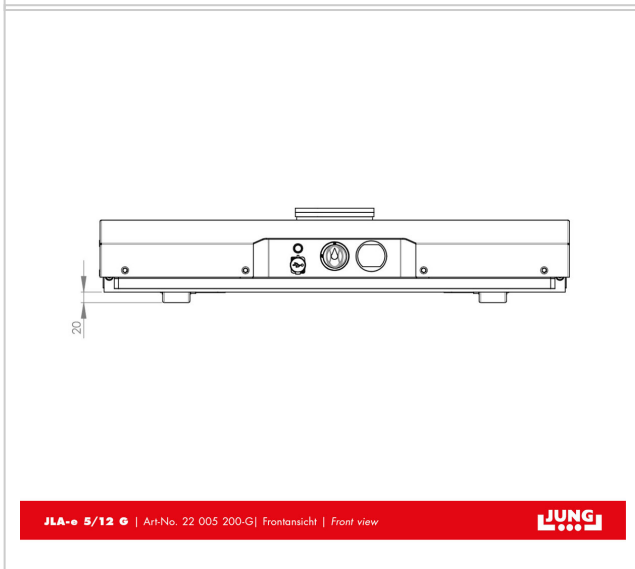

JLA-e 5/12 G | Art-No. 22 005 200-G| Frontansicht | Front view