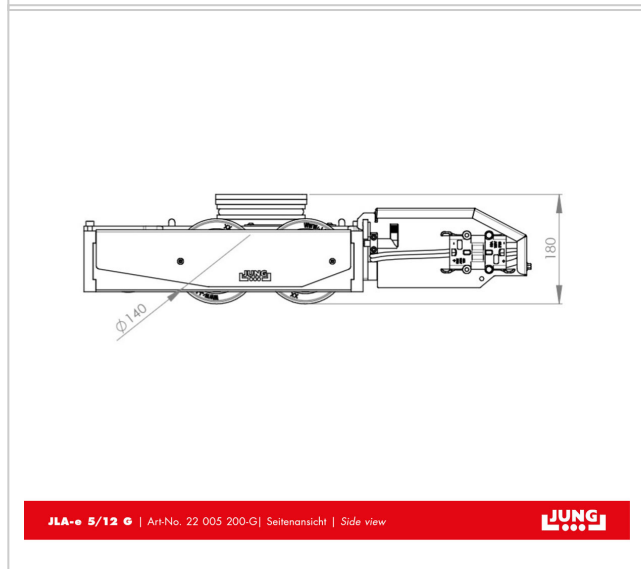

JLA-e 5/12 G | Art-No. 22 005 200-G| Draufsicht | Top view

JLA-e 5/12 G | Art-No. 22 005 200-G| Frontansicht | Front view

JLA-e 5/12 G | Art-No. 22 005 200-G| Seitenansicht | Side view