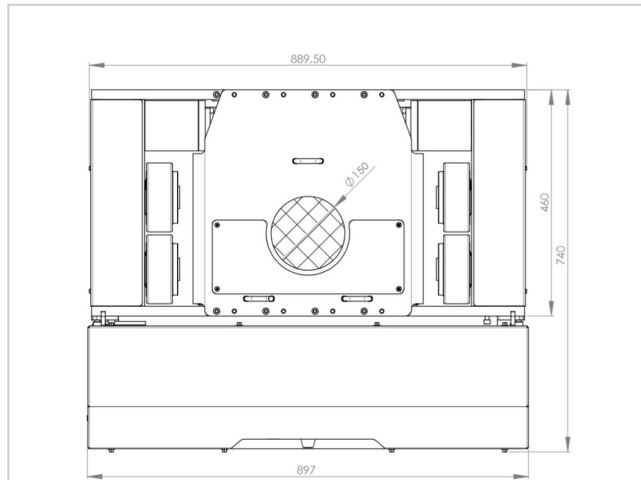

More images

JLA-e 5/12 G | Art-No. 22 005 200-G| Draufsicht | Top view