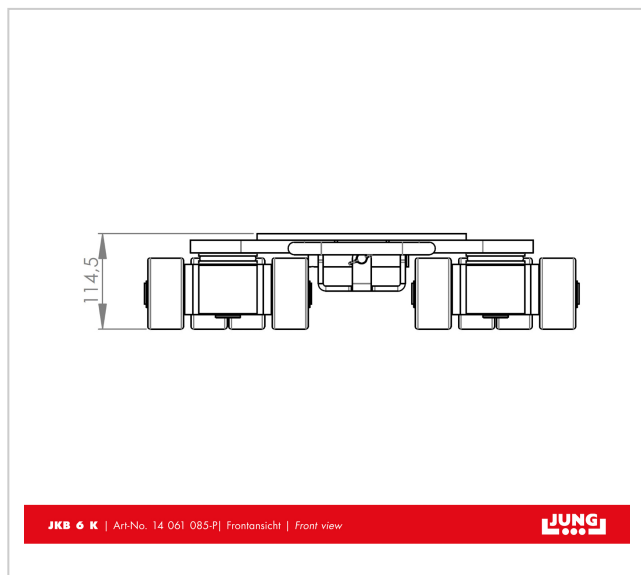

**Weight** 41kg

## Product description

Qualities of the revolving transport trolleys JKB 6 K with JUWathan plus castors

- Optional connecting bars can be fixed without tools by clamping down on adapter.
- High load capacity at low weight.
- Bearing supported swiveling castors allow 360° maneuverability.
- Mix and match revolving trolleys with transport trolleys: With an installation height of only 110 mm\*, the rotating transport trolley JKB 6 is compatible with all steering and transport undercarriages of the K series.
- All products are also available in a set of two with price advantage.
- Unrivalled: The double roller system reduces rolling and turning resistance to a minimum.
- Using the slots in the platform, the rotational trolleys JKB 4 - 8 can be affixed to the load with standard tiedown belts.
- In addition, all the trolleys have a platform center hole to allow attachment to the load.
- For choosing the adequate revolving trolley we recommend a load of two-third of the maximum capacity. This will be the most advantageous compromise between payload, ergonomics and handling of the devices.
- Pulling handle and connecting bars available as accessories.
- Inspected according to technical regulation ANSI ? ASME (USA)

## Product properties

<b>Supporting surface per cassette (mm)</b>	250
<b>Consist of</b>	1 x JKB 6 K
<b>Castor dimensions (Ø x l mm)</b>	85 x 43
<b>Load capacity (t)</b>	6
<b>Height (mm)</b>	110
<b>Number of castors (Pieces)</b>	16
<b>Load capacity (suitable)</b>	6 - 10 t
<b>Cassette dimensions (mm)</b>	675 x 525
<b>Weight JUWathan® (kg)</b>	41