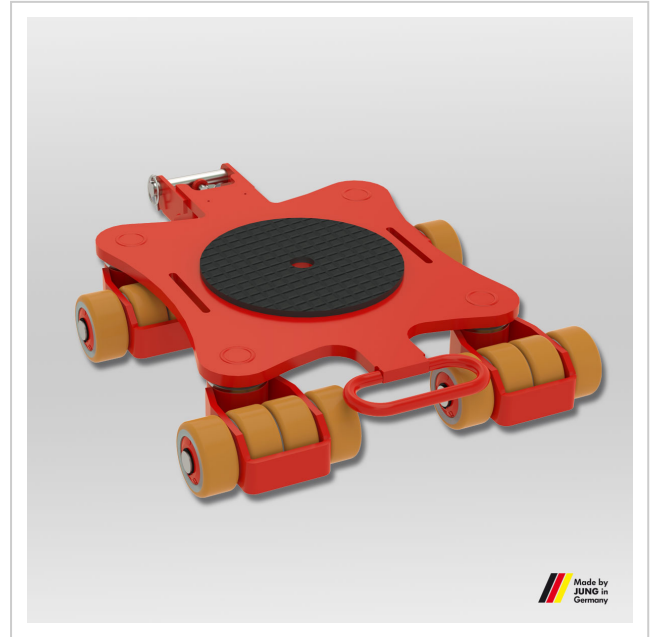

Revolving transport trolley JKB 6 K

Agile and powerful revolving transport trolley from JUNG. The JKB 6 K transport trolley transports loads up to 6 t with an installation height of 110 mm.

Product number 14 061 085-Vu

Weight 41kg

Product description

Qualities of the revolving transport trolleys JKB 6 K with JUWathan plus castors

- Optional connecting bars can be fixed without tools by clamping down on adapter.
- High load capacity at low weight.
- Bearing supported swiveling castors allow 360° maneuverability.
- Mix and match revolving trolleys with transport trolleys: With an installation height of only 110 mm*, the rotating transport trolley JKB 6 is compatible with all steering and transport undercarriages of the K series.
- All products are also available in a set of two with price advantage.
- Unrivalled: The double roller system reduces rolling and turning resistance to a minimum.
- Using the slots in the platform, the rotational trolleys JKB 4 - 8 can be affixed to the load with standard tiedown belts.
- In addition, all the trolleys have a platform center hole to allow attachment to the load.
- For choosing the adequate revolving trolley we recommend a load of two-third of the maximum capacity. This will be the most advantageous compromise between payload, ergonomics and handling of the devices.
- Pulling handle and connecting bars available as accessories.
- Inspected according to technical regulation ANSI ? ASME (USA)

Product properties

Supporting surface per cassette (mm)	250
Consist of	1 x JKB 6 K
Castor dimensions (Ø x l mm)	85 x 43
Load capacity (t)	6
Height (mm)	110
Number of castors (Pieces)	16
Load capacity (suitable)	6 - 10 t
Cassette dimensions (mm)	675 x 525
Weight JUWathan® (kg)	41