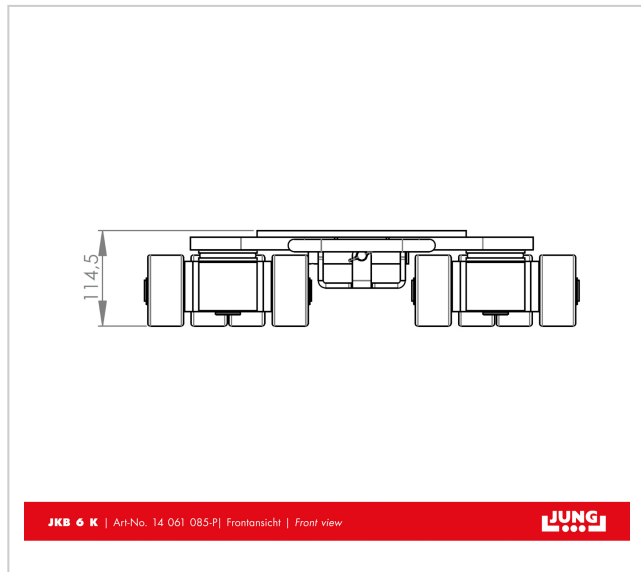

Product properties

Supporting surface per cassette (mm)	250
Consist of	1 x JKB 6 K
Castor dimensions (Ø x l mm)	85 x 43
Load capacity (t)	6
Height (mm)	110
Number of castors (Pieces)	16
Load capacity (suitable)	6 - 10 t
Cassette dimensions (mm)	675 x 525
Weight JUWathan® (kg)	41

More images