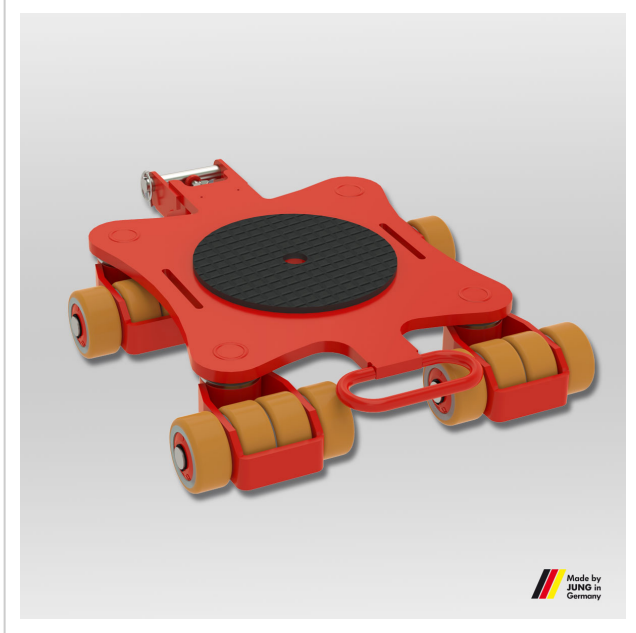

Product properties

Supporting surface per cassette (mm)	250
Consist of	1 x JKB 6 K
Castor dimensions (Ø x l mm)	85 x 43
Load capacity (t)	6
Height (mm)	110
Number of castors (Pieces)	16
Load capacity (suitable)	6 - 10 t
Cassette dimensions (mm)	675 x 525
Weight JUWathan® (kg)	41

More images