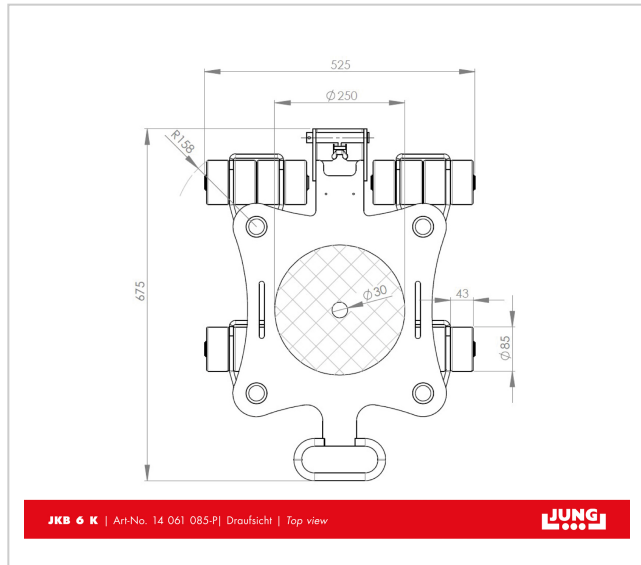

Product properties

Supporting surface per cassette (mm)	250
Consist of	1 x JKB 6 K
Castor dimensions (Ø x l mm)	85 x 43
Load capacity (t)	6
Height (mm)	110
Number of castors (Pieces)	16
Load capacity (suitable)	6 - 10 t
Cassette dimensions (mm)	675 x 525
Weight JUWathan® (kg)	41

More images