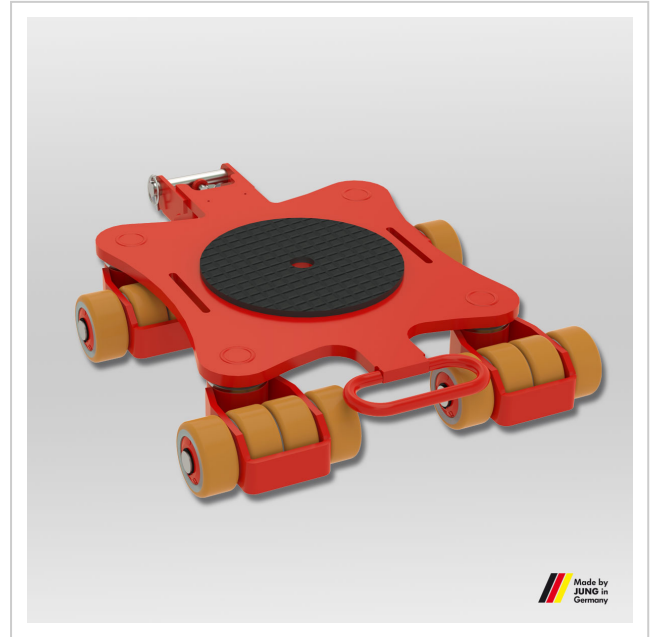

# Revolving transport trolley JKB 6 K

Agile and powerful revolving transport trolley from JUNG. The JKB 6 K transport trolley transports loads up to 6 t with an installation height of 110 mm.

**Product number** 14 061 085-Vu

**Weight** 41kg

## Product description

Qualities of the revolving transport trolleys JKB 6 K with JUWathan plus castors

- Optional connecting bars can be fixed without tools by clamping down on adapter.
- High load capacity at low weight.
- Bearing supported swiveling castors allow 360° maneuverability.
- Mix and match revolving trolleys with transport trolleys: With an installation height of only 110 mm\*, the rotating transport trolley JKB 6 is compatible with all steering and transport undercarriages of the K series.
- All products are also available in a set of two with price advantage.
- Unrivalled: The double roller system reduces rolling and turning resistance to a minimum.
- Using the slots in the platform, the rotational trolleys JKB 4 - 8 can be affixed to the load with standard tiedown belts.
- In addition, all the trolleys have a platform center hole to allow attachment to the load.
- For choosing the adequate revolving trolley we recommend a load of two-third of the maximum capacity. This will be the most advantageous compromise between payload, ergonomics and handling of the devices.
- Pulling handle and connecting bars available as accessories.
- Inspected according to technical regulation ANSI ? ASME (USA)

## Product properties

<b>Supporting surface per cassette (mm)</b>	250
<b>Consist of</b>	1 x JKB 6 K
<b>Castor dimensions (Ø x l mm)</b>	85 x 43
<b>Load capacity (t)</b>	6
<b>Height (mm)</b>	110
<b>Number of castors (Pieces)</b>	16
<b>Load capacity (suitable)</b>	6 - 10 t
<b>Cassette dimensions (mm)</b>	675 x 525
<b>Weight JUWathan® (kg)</b>	41