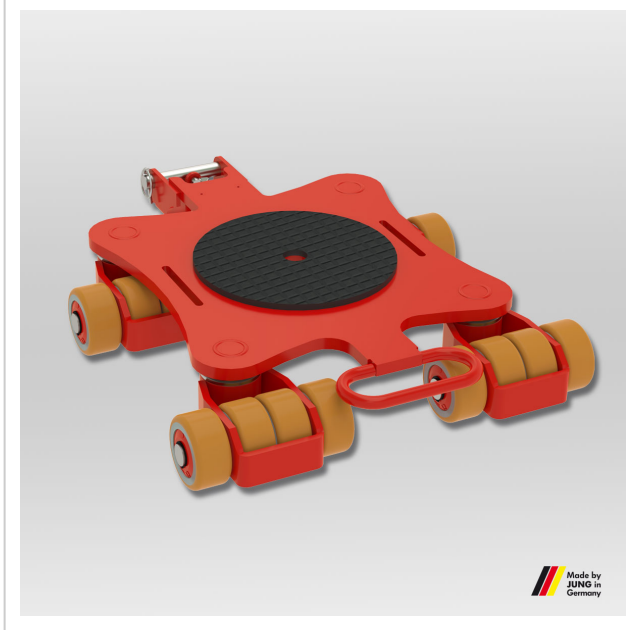

Product properties

Supporting surface per cassette (mm)	250
Consist of	1 x JKB 6 K
Castor dimensions (Ø x l mm)	85 x 43
Load capacity (t)	6
Height (mm)	110
Number of castors (Pieces)	16
Load capacity (suitable)	6 - 10 t
Cassette dimensions (mm)	675 x 525
Weight JUWathan® (kg)	41

More images