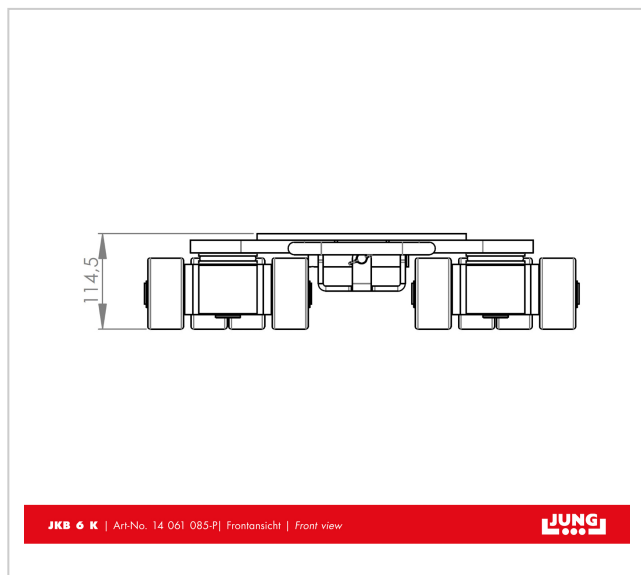

Product properties

Supporting surface per cassette (mm)	250
Consist of	1 x JKB 6 K
Castor dimensions (Ø x l mm)	85 x 43
Load capacity (t)	6
Height (mm)	110
Number of castors (Pieces)	16
Load capacity (suitable)	6 - 10 t
Cassette dimensions (mm)	675 x 525
Weight JUWathan® (kg)	41

More images