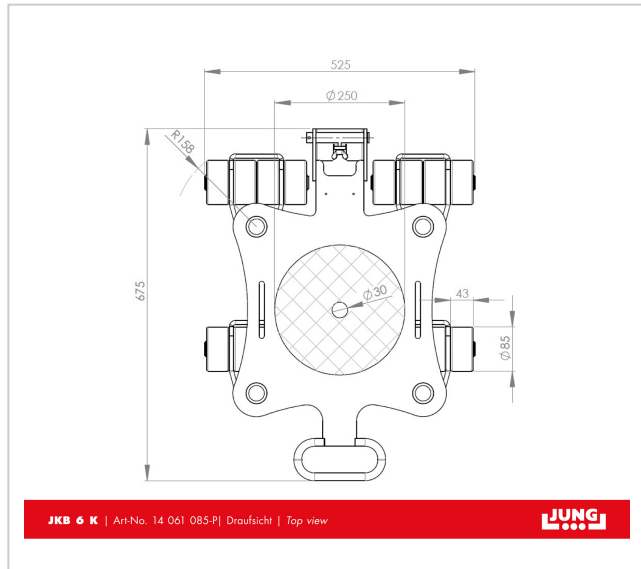

Product properties

Supporting surface per cassette (mm)	250
Consist of	1 x JKB 6 K
Castor dimensions (Ø x l mm)	85 x 43
Load capacity (t)	6
Height (mm)	110
Number of castors (Pieces)	16
Load capacity (suitable)	6 - 10 t
Cassette dimensions (mm)	675 x 525
Weight JUWathan® (kg)	41

More images