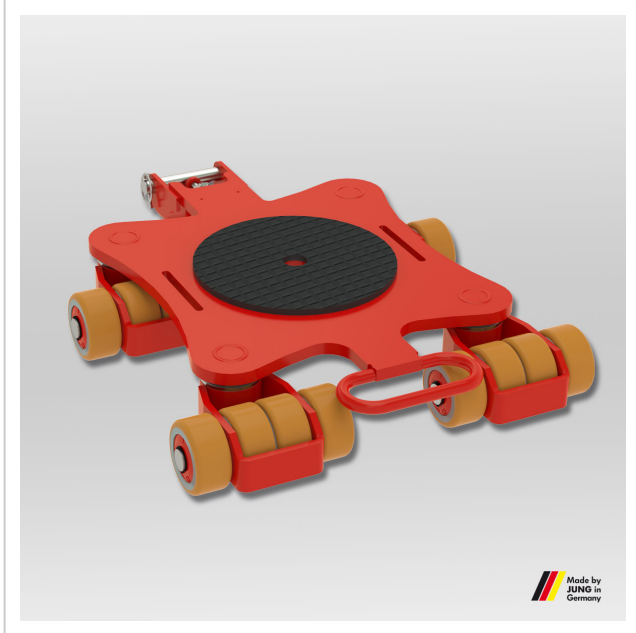

Product properties

Supporting surface per cassette (mm)	250
Consist of	1 x JKB 6 K
Castor dimensions (Ø x l mm)	85 x 43
Load capacity (t)	6
Height (mm)	110
Number of castors (Pieces)	16
Load capacity (suitable)	6 - 10 t
Cassette dimensions (mm)	675 x 525
Weight JUWathan® (kg)	41

More images