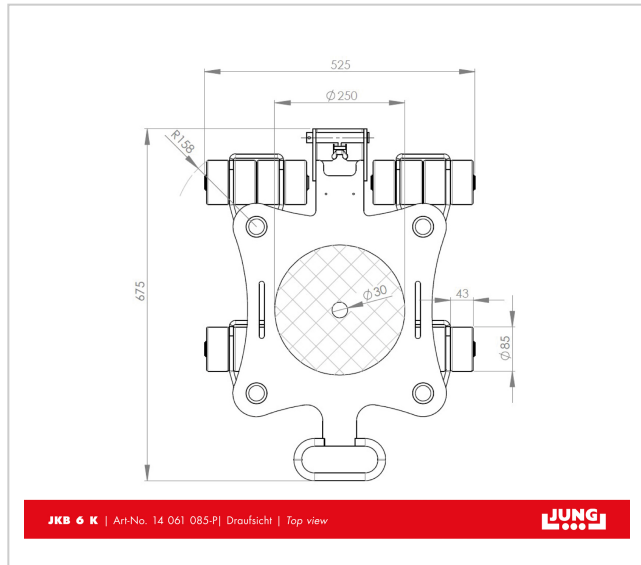

# Revolving transport trolley JKB 6 K

Agile and powerful revolving transport trolley from JUNG. The JKB 6 K transport trolley transports loads up to 6 t with an installation height of 110 mm.

**Product number** 14 061 085-Vu

**Weight** 41kg

## Product description

Qualities of the revolving transport trolleys JKB 6 K with JUWathan plus castors

- Optional connecting bars can be fixed without tools by clamping down on adapter.
- High load capacity at low weight.
- Bearing supported swiveling castors allow 360° maneuverability.
- Mix and match revolving trolleys with transport trolleys: With an installation height of only 110 mm\*, the rotating transport trolley JKB 6 is compatible with all steering and transport undercarriages of the K series.
- All products are also available in a set of two with price advantage.
- Unrivalled: The double roller system reduces rolling and turning resistance to a minimum.
- Using the slots in the platform, the rotational trolleys JKB 4 - 8 can be affixed to the load with standard tiedown belts.
- In addition, all the trolleys have a platform center hole to allow attachment to the load.
- For choosing the adequate revolving trolley we recommend a load of two-third of the maximum capacity. This will be the most advantageous compromise between payload, ergonomics and handling of the devices.
- Pulling handle and connecting bars available as accessories.
- Inspected according to technical regulation ANSI ? ASME (USA)

## Product properties

<b>Supporting surface per cassette (mm)</b>	250
<b>Consist of</b>	1 x JKB 6 K
<b>Castor dimensions (Ø x l mm)</b>	85 x 43
<b>Load capacity (t)</b>	6
<b>Height (mm)</b>	110
<b>Number of castors (Pieces)</b>	16
<b>Load capacity (suitable)</b>	6 - 10 t
<b>Cassette dimensions (mm)</b>	675 x 525
<b>Weight JUWathan® (kg)</b>	41