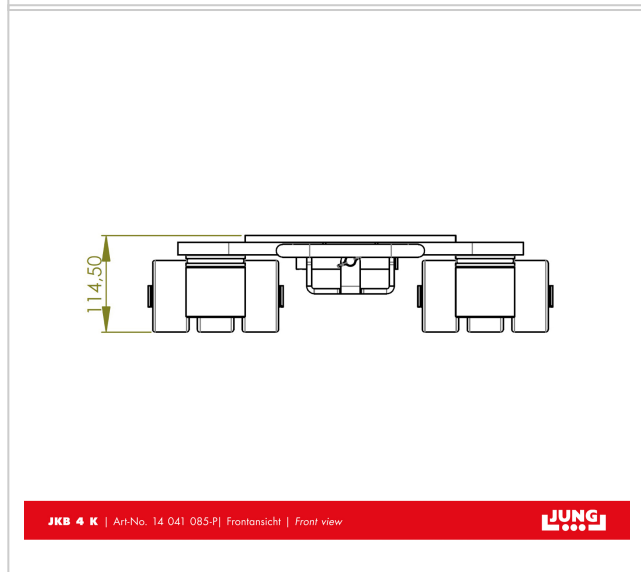

JKB 4 K | Art.No. 14 041 085-P | Draufsicht | Top view

JKB 4 K | Art.No. 14 041 085-P | Seitenansicht | Side view

JKB 4 K | Art.No. 14 041 085-P | Frontansicht | Front view