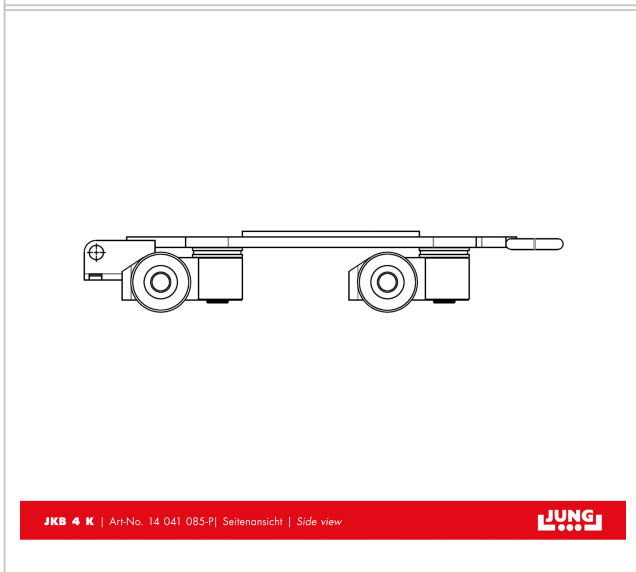

JKB 4 K | Art.No. 14 041 085-P | Frontansicht | Front view

JKB 4 K | Art.No. 14 041 085-P | Seitenansicht | Side view