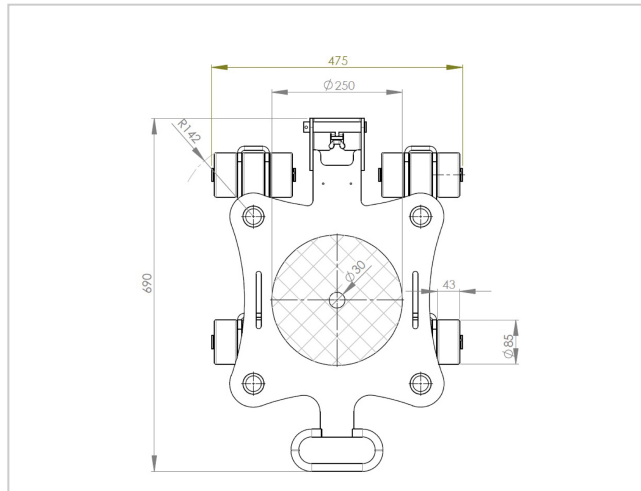

More images

JKB 4 K | Art.No. 14 041 085-P | Draufsicht | Top view